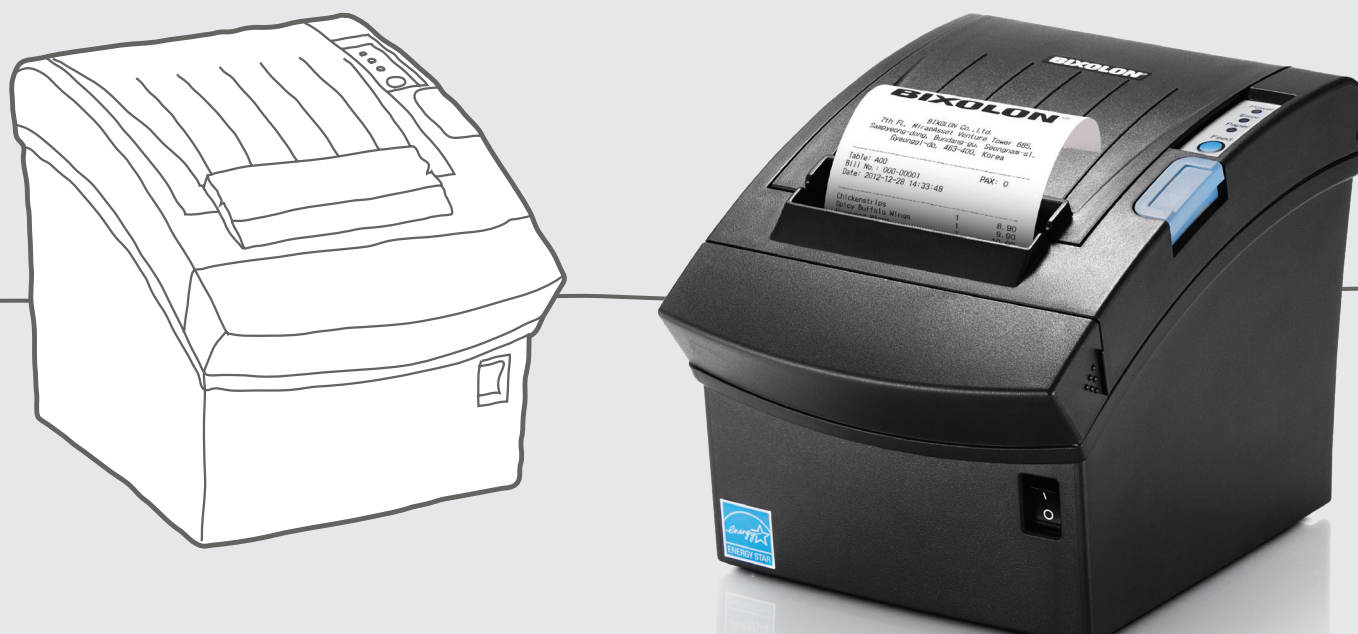

SRP-350III

3 inch POS printer

Retail

Restaurants & Bars

Ticketing

Kiosk

The Industry's steady seller

Powerful Printing Performance

- Fast printing up to 250mm/sec (25% faster than the SRP-350II)
- 4-type dithering options for graphic printing
- A family of the world-class SRP-350 line

Multiple interface choice

- Built-in USB with a choice of Serial, Parallel, or Ethernet

User-friendly Design

- Anti-jam guide
- Stand-alone or Space-saving wall-mount use
- 2" or 3" paper choice

SRP-350III

3 inch POS printer

Specifications

Print Characteristics

Print Method

Direct Thermal