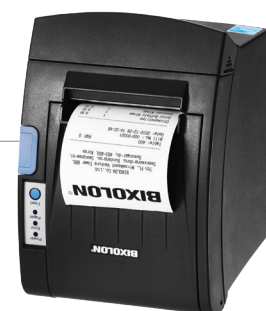

SRP-350III

3 inch POS printer

Retail

Restaurants & Bars

Ticketing

Kiosk

The Industry's steady seller

Powerful Printing Performance

- Fast printing up to 250mm/sec (25% faster than the SRP-350II)
- 4-type dithering options for graphic printing
- A family of the world-class SRP-350 line

Multiple interface choice

- Built-in USB with a choice of Serial, Parallel, or Ethernet

User-friendly Design

- Anti-jam guide
- Stand-alone or Space-saving wall-mount use
- 2" or 3" paper choice

SRP-350III

3 inch POS printer

Specifications

Print Characteristics

Print Method

Direct Thermal

145 x 204 x 146 mm

(5.70 x 8.03 x 5.74 inch)

Weight

1.55kg (3.41 lbs.)

Electrical

EnergyStar Certified,

External Power Adaptor 100-240V AV, 50/60Hz

Drawer Port