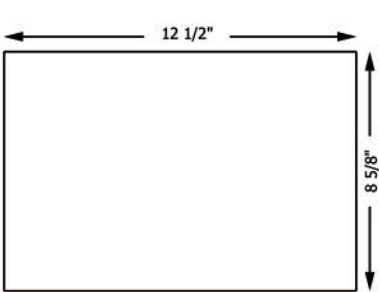

POS Deck 127

Top View

Side View

Cover

- ◆ No Keyboard Tray
- ◆ Free Standing