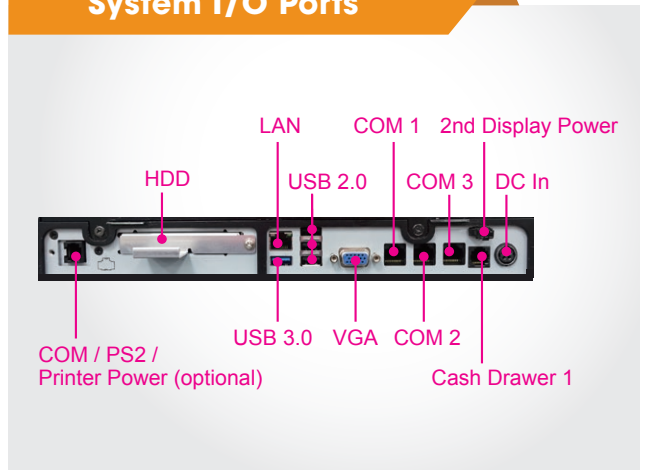

Specifications

System	CPU Support	Intel® Celeron® J1900 CPU
	Memory	1 x DDR3L SO-DIMM slot (up to 8GB)
	Network	Gigabit 10/100/1000 Base-T Fast Ethernet
	Power Supply	60 watt power adapter
	Audio	2W speaker
	System Weight	With power adapter approx. 7 kg (POS) / 3.8 kg (PPC)
	Dimensions (W x H x D)	POS type: 375 x 364 x 290 mm (45 degrees) PPC type: 375 x 305 x 59.2 mm
	O.S. Support	Windows 10 IoT Enterprise / Windows 8.1 / POSReady 7
Storage	SATA	1 x 2.5" HDD or SSD
I/O Ports	USB	Rear: 3 x USB 2.0 / 1 x USB 3.0 Side: 1 x USB 2.0
	Serial Ports	3 + 1 (optional) x RJ45 (all support +5V/+12V selectable)
	LAN	1 x RJ45
	VGA	1 x DB15
	Cash Drawer	1 x RJ11 (+12V or +24V selectable)
	DC In	1 x 4 pin DC power jack
	Add-ons	Customer Display
MSR & i-Button		ISO I, II, III; JIS II and support information key
RFID		ISO14443A read / write; ISO18092 read only
Fingerprint		8-bit grayscale reader
Camera		2.0M pixel CMOS camera module
Barcode Scanner		1D: EAN-13, EAN-8, UPC-A, UPC-E, ISSN, ISBN, Codabar, Code 128, Code 93, ITF-6, ITF-14, Interleaved 2 of 5, Industrial 2 of 5, Standard 2 of 5, Matrix 2 of 5, GS1 Databar, Code 39, Code 11 2D: PDF417, QR Code, Micro QR, Data Matrix.
Display	LCD	15" TFT LCD
	Max. Resolution	1024 x 768
	Brightness	300 cd/m ²
	Touchscreen	Bezel-free: 5-wire analog resistive or projected capacitive
	Tilt Angle	0~50 degrees
Environment	EMC & Safety	CE / FCC
	Operating Temp.	0°C~35°C
	Storage Temp.	-5°C~60°C
	Humidity	20%~90%

POS Highlights

PPC Highlights

System I/O Ports

Dimensions