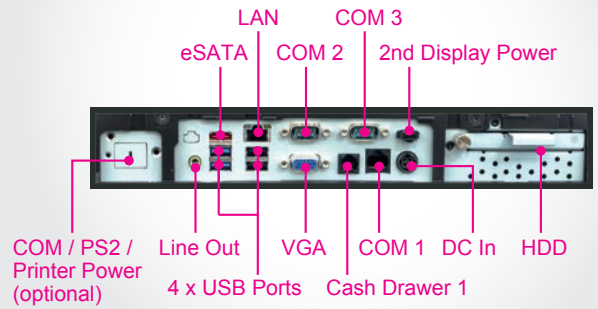

PA-5880(PPC)

› High Performance 15" POS Terminal / Panel PC

NEW

Features

- High performance with Intel® 7th / 6th generation processor
- 15" true flat touchscreen
- HDD easy maintenance design
- Versatile design for multiple applications
- MSR / i-Button / Fingerprint / VFD / 2nd display / Barcode Scanner / Camera / Wireless LAN / RFID (Optional)
- Wall mountable VESA 100 x 100 standard

Specifications

System	CPU Support	Intel® Core™ 7th Gen. Processor	Intel® Core™ 6th Gen. Processor
		Intel® Core™ i7-7700 / i7-7700T Intel® Core™ i5-7500 / i5-7500T Intel® Core™ i3-7101E / i3-7101TE Intel® Celeron® G3930TE	Intel® Core™ i7-6700TE Intel® Core™ i5-6500TE Intel® Core™ i3-6100TE Intel® Celeron® G3900TE
	Memory	2 x DDR4 SO-DIMM slots (up to 32GB) * Max capacity is 16GB on one slot	
	Core Logic	Intel® H110	
	Network	Gigabit 10/100/1000 Base-T Fast Ethernet	
	Audio	2W speaker	
	Power Supply	120 watt power adapter	
	System Weight (Unpackaged)	6.7 kg (POS) / 4.6 kg (PPC)	
	Dimensions (W x H x D)	POS type: 375 x 378.6 x 288.4 mm (with 45 degrees) PPC type: 375 x 305 x 69.8 mm	
	O.S. Support	Windows 10 / Windows 8.1 / POSReady 7 * 7th Gen. processor supports Windows 10 only	
Storage	SATA	1 x 2.5" HDD or SSD	
I/O Ports	USB	Rear: 2 x USB 2.0 / 2 x USB 3.0 Side: 1 x USB 2.0	
	Serial Ports	2 x RJ45 COM 1/4 (option), 2 x DB-9 COM 2/3, +5V/+12V selectable by jumper setting	
	E-SATA	1 x e-SATA port	
	LAN	1 x RJ-45	
	VGA	1 x DB-15 VGA interface	
	Cash Drawer	1 x RJ11 (+12V or +24V selectable) (default at +12V)	
	DC In	1 x 4 pin DC power jack	
	Line Out	1 x 3.5 mm phone jack	
Display	LCD	15" TFT LCD	
	Max. Resolution	1024 x 768	
	Brightness	300 cd/m ²	
	Touchscreen	Bezel-free: 5-wire analog resistive / projected capacitive	
Environment	EMC & Safety	CE / FCC	
	Operating Temp.	0°C~35°C	
	Storage Temp.	-20°C~60°C	
	Humidity	20%~90%	

POS Highlights

PPC Highlights

System I/O Ports

Dimensions