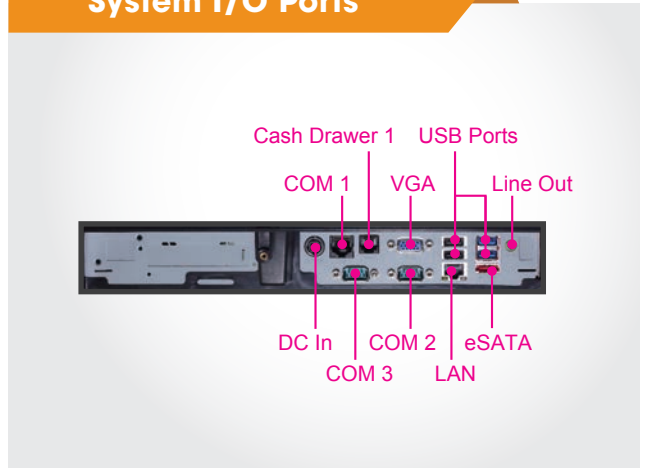

PA-6980(PPC)

› High Performance 15" POS Terminal / Panel PC

Features

- High performance with Intel® 7th / 6th Gen. Core™ i7 / i5 / i3 and Pentium® / Celeron® processor
- 15" true flat touchscreen
- HDD easy maintenance design
- VESA 100 x 100 standard
- MSR / i-Button / Fingerprint / VFD / 2nd display / wireless LAN / RFID (Optional)
- Small footprint stand with integrated 120W AC adaptor holder kit
- Bezel-free and waterproof front panel

Specifications

System	CPU Support	Intel® Core™ 7th Gen. Processor	Intel® Core™ 6th Gen. Processor
		Intel® Core™ i7-7700, TDP 65W Intel® Core™ i5-7500, TDP 65W Intel® Core™ i3-7101E, TDP 54W Intel® Pentium® G4560, TDP 54W	Intel® Core™ i5-6500, TDP 65W Intel® Core™ i3-6100, TDP 51W Intel® Celeron® G3900, TDP 51W
	Memory	2 x DDR4 SO-DIMM slots (up to 32GB) (DDR4 max capacity is 16GB on one slot)	
	Core Logic	Intel® H110	
	Network	Gigabit 10/100/1000 Base-T Fast Ethernet	
	Audio	2W speaker	
	Power Supply	120 watt power adapter	
	System Weight	6.6 kg (POS) / 5.3 kg (PPC)	
	Dimensions (W x H x D)	Normal Stand POS type: 367.49 x 319.65 x 265.95 mm Printer Stand POS type: 367.49 x 398.88 x 274.56 mm PPC type: 367.49 x 281.95 x 74.88 mm	
	O.S. Support	Windows 10 IoT Enterprise / Windows 8.1 / POSReady 7	
Storage	SATA	1 x 2.5" HDD or SSD	
I/O Ports	USB	3 x USB 2.0 ports / 2 x USB 3.0 ports	
	Serial Ports	1 x RJ45 (COM 1), 3 x DB-9 COM 2/3/4 (option), +5V/+12V selectable by jumper setting	
	E-SATA	1 x E-SATA port	
	LAN	1 x RJ-45	
	VGA	1 x DB-15 VGA interface	
	Cash Drawer	1 x RJ11 (+12V or +24V selectable) (default at +12V)	
	DC In	1 x 4 pin DC power jack	
	Line Out	1 x 3.5 mm phone jack	
Display	LCD	15" TFT LCD	
	Max. Resolution	1024 x 768	
	Brightness	250 cd/m ²	
	Touchscreen	Bezel-free: 5-wire analog resistive / projected capacitive	
	Tilt Angle	0~68 degrees	
Environment	EMC & Safety	CE / FCC	
	Operating Temp.	0°C~35°C	
	Storage Temp.	-20°C~60°C	
	Humidity	20%~90%	

POS Highlights

PPC Highlights

System I/O Ports

Dimensions