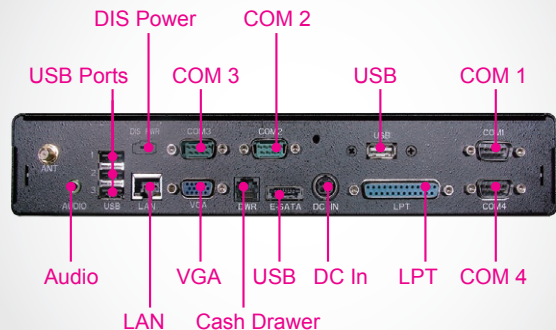

## Features

- Support Intel® Celeron® J1900
- Slim and compact size PC
- Easy maintenance design
- Compact design box computer for easy installation of peripherals
- Optional wireless LAN module

### System

CPU Type	Intel® Celeron® J1900
Memory	1 x DDR3L SO-DIMM slot (up to 8GB )
Network	Gigabit 10/100/1000 Base-T Fast Ethernet
Power Supply	72~120 watt power adapter
System Weight	With power adapter approx. 4 kg
Dimensions	277 x 53 x 192 mm (W x H x D)
O.S. Support	Windows 10 IoT Enterprise / Windows 7 / POSReady 7
Certifications	CE / FCC

### I/O Ports

USB	5 x USB
Parallel Port	1 x DB25
Serial Ports	4 x DB9 (selectable +5V/+12V )
LAN	1 x RJ45
VGA	1 x DB15
DC In	1 x 4 pin DC power jack
Cash Drawer	1 x RJ11 (selectable +12V or +24V)
Drive Bay	1 x 2.5" SATA
Line Out	1 x 3.5 mm x phone jack