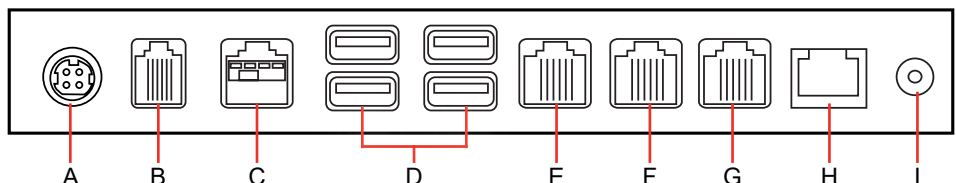

All product and company names are trademarks, service marks or registered trademarks of their respective owners. All features and specifications are subject to change without notice.

© 2020, Printed in U.S.A.

Lit-361 **Hisense**