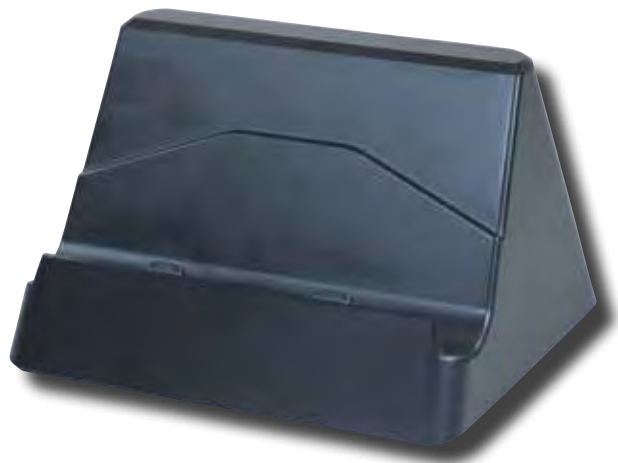

HM626R – 10" Rugged Android Tablet

Transform Your HM626R Tablet Into a Robust Stationary Workstation

Choose the optional Charging Dock as a convenient way to recharge your HM626R tablet. Use the optional Smart Dock with multiple communication ports and connect to a wide range of peripheral devices for a highly integrated workstation.

Smart Dock Features

- Choose Between a Smart Dock and a Smart Dock with an Integrated 2" Thermal Receipt Printer
- Dual Articulating Stand
- Power Supply Included
- Standard Keylock For a Secure Connection

Note: Tablets do not communicate with Charging Dock or Smart Dock when removed.

Optional Charging Dock.