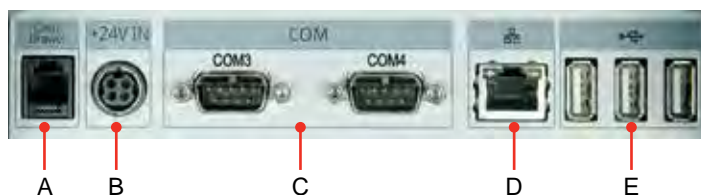

HM626R 10" Rugged Tablet shown with Optional Smart Dock.

Optional Smart Dock

- **A** RJ12 Cash Drawer Port – Maximum 1 Drawer – Supports Open/Close (For Cash Drawer w/o Printer)
- **B** 24V DC In
- **C** COM3 COM4 DB9M RS232C Ports
- **D** RJ45 Ethernet Port (100Mbps LAN)
- **E** Three USB V2.0 Ports