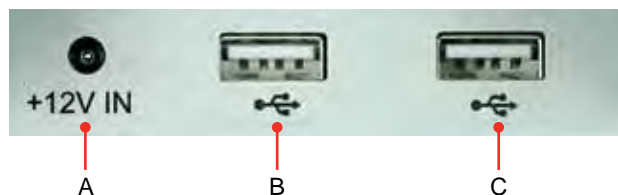

Optional Charging Dock

- **A** 12V DC In
- **B** USB V2.0 Port
- **C** USB V2.0 Port

Note: USB Ports could be used for connection of keyboard, mouse or file transfers. The ports are not intended for connecting peripherals or using the tablet as a wired workstation.