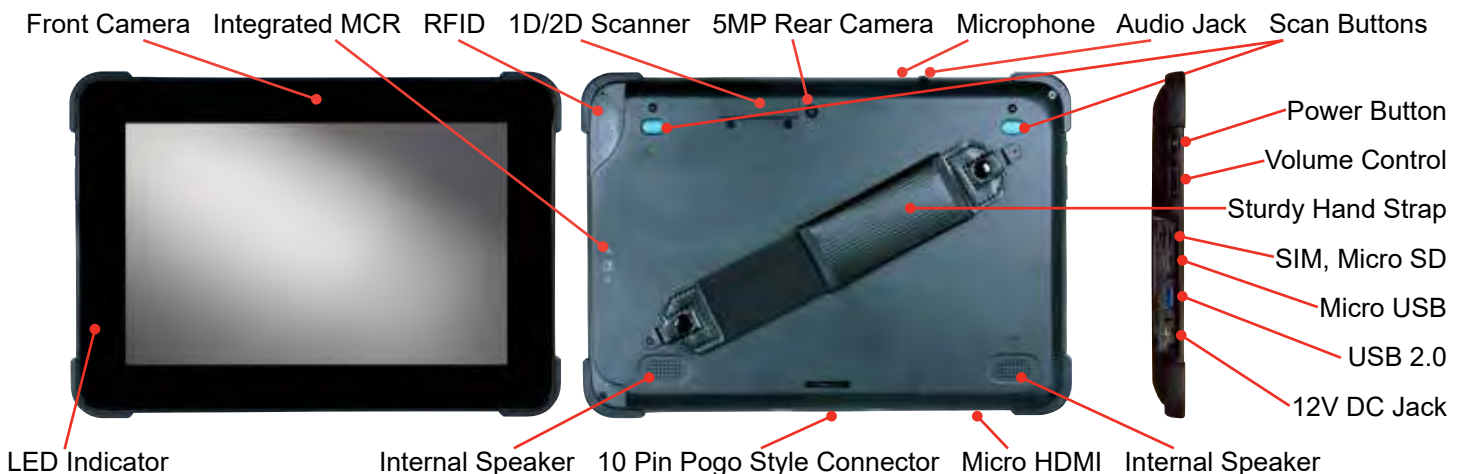

Application Examples

The HM626R Tablet is ideal for applications where mobility is essential. Use Hisense tablets to break up long lines and speed checkouts:

- Ice cream, yogurt, coffee, sandwich and other quick service restaurants.
- Food trucks, fair stands, carnivals and mobile concessions.
- Small cafes or outdoor cafes.
- Counter service and fast casual restaurants.
- Landscape or garden shops.
- Retail liquor, beer, wine, tobacco, gifts and specialty stores.