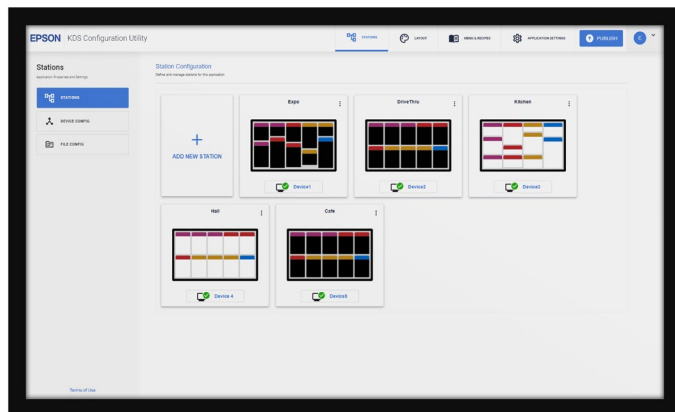

Easy setup and management

Simple configurator — intuitive, browser-based configurator utility is accessible from most devices with a Web browser

Customize defaults — preconfigure specific elements to match your existing ecosystem and help get customers up and running even faster

Room for growth — includes a comprehensive API and world-class developer support for more in-depth integration or advanced reporting

Kitchen-worthy hardware — available on a variety of robust hardware—choose traditional bump bars, modern touchscreens, or a combination of the two; existing displays can be reused by pairing with a media player

Engineered for reliability — connect to the restaurant's local network, no Internet connection required