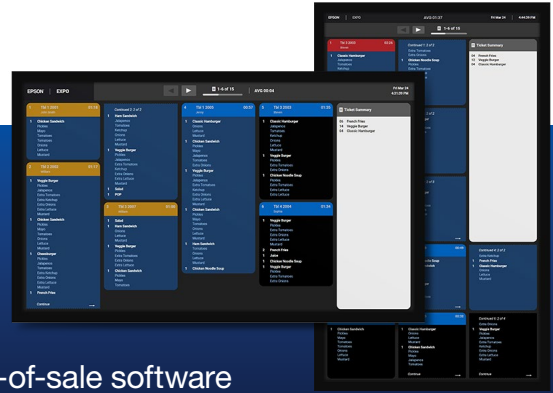

TrueOrder™ Kitchen Display System (KDS)

The ideal way to add a kitchen display system to your point-of-sale software

If your POS system works with an Epson printer, it can be readily compatible with this versatile KDS.

Meet the TrueOrder™ KDS, the ideal kitchen display solution to integrate into your point-of-sale (POS) system.

Easy user experience — intuitive user interface is ideal for quick-service restaurant (QSR) or small-restaurant environments with fewer than 10 stations

Brand it as your own — adjust colors and layout to match your brand—you can even add your own logo

Easy setup and management

Simple configurator — intuitive, browser-based configurator utility is accessible from most devices with a Web browser