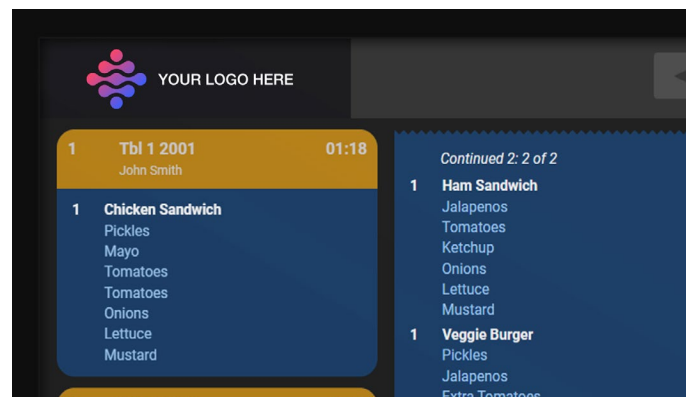

Easy user experience — intuitive user interface is ideal for quick-service restaurant (QSR) or small-restaurant environments with fewer than 10 stations

Flexible workflows — configure to match existing workflows with one or more kitchen stations—any station can become an expeditor or customer-facing order status screen

Plug-and-play item labeling — add an Epson label printer at any station to print personalized labels for take-out bags, to-go cups and more

Brand it as your own — adjust colors and layout to match your brand—you can even add your own logo