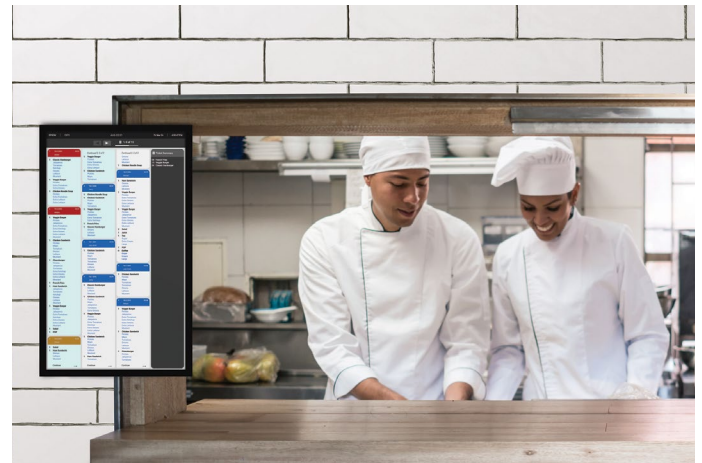

Help Maximize value

No recurring software or subscription fees — comes with a one-time license per station

Free POS integration — provided free of charge by Epson when updates are needed for POS compatibility; usually delivered within just a few weeks

Skip the typical upcharges — no additional software cost for features such as label printing and custom branding